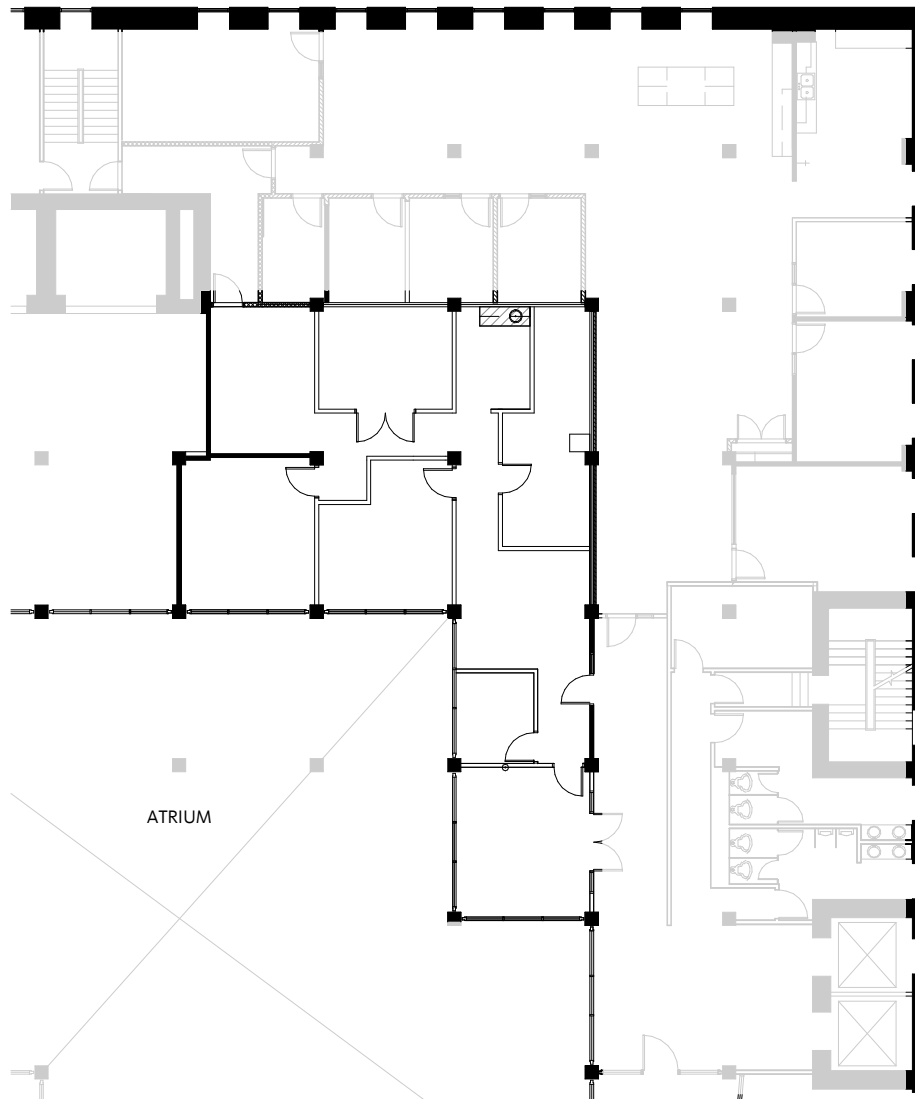

Butler Square

100 North Sixth Street
Minneapolis, MN 55403

SUITE SUITE 445A

2,030 RSF

LEASED BY:

MANAGED BY:

KEY PLAN

NORTH

SCALE: NTS

Gensler

706 Second Avenue South
Suite 1200
Minneapolis, MN 55402