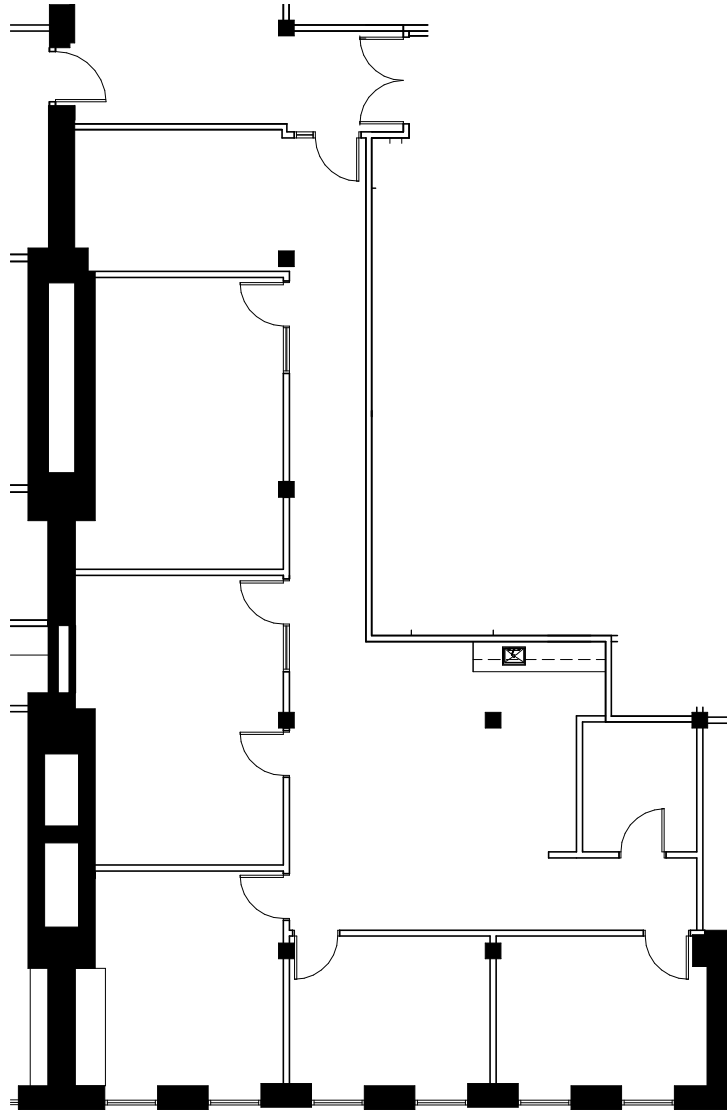

Butler Square

100 North Sixth Street
Minneapolis, MN 55403

Suite 630B

2,285 RSF

LEASED BY:

MANAGED BY:

KEY PLAN

NORTH

SCALE: NTS

Gensler

706 Second Avenue South
Suite 1200
Minneapolis, MN 55402