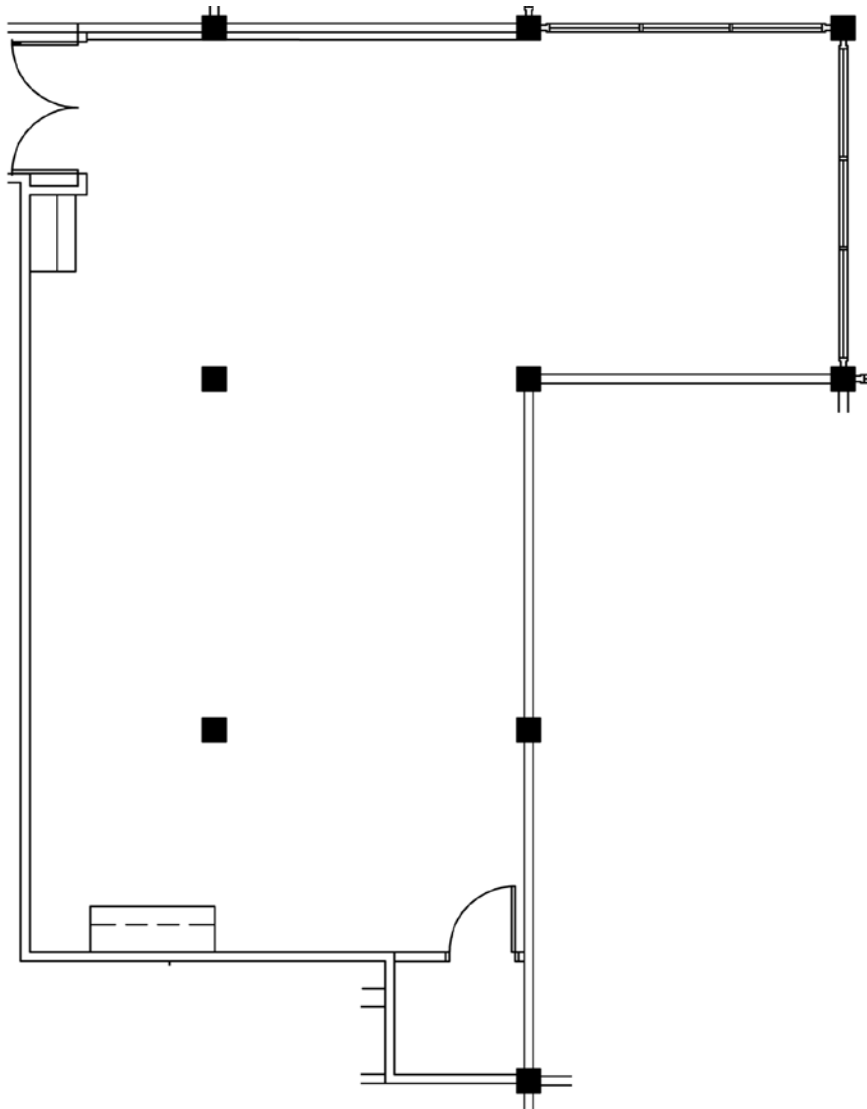

## Suite 660B

1,415 RSF

LEASED BY:

MANAGED BY:

KEY PLAN

NORTH

SCALE: NTS