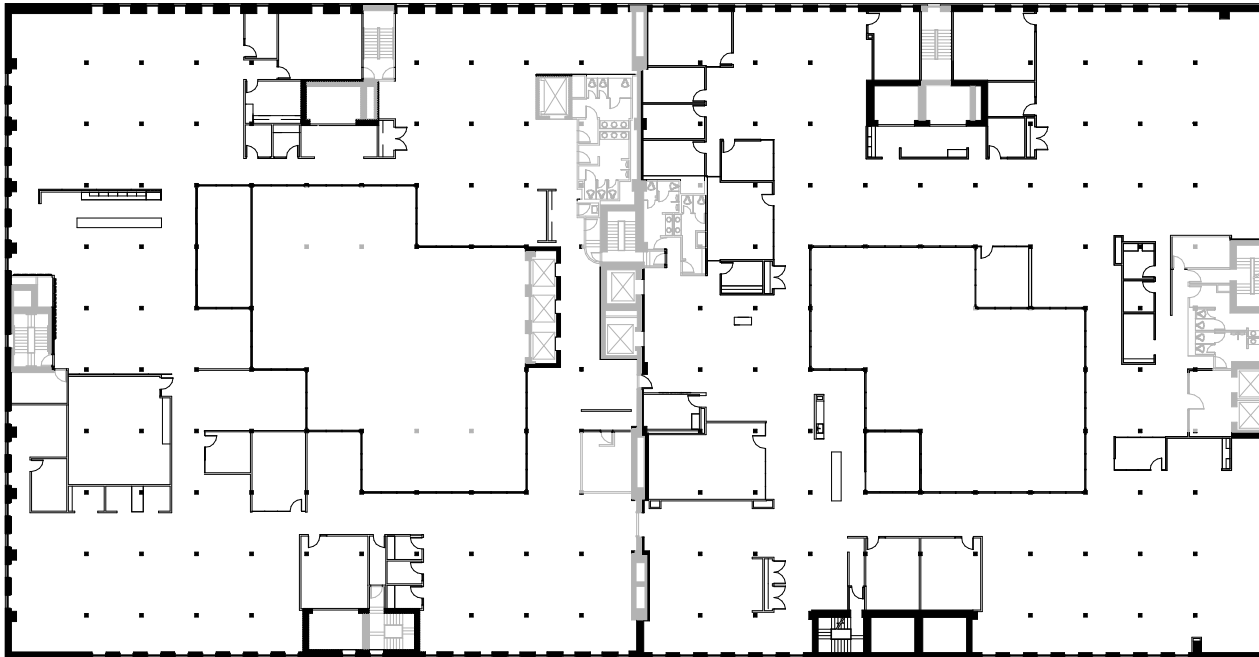

Butler Square

100 North Sixth Street
Minneapolis, MN 55403

SUITE 700A

43,785 RSF

LEASED BY:

MANAGED BY:

KEY PLAN

NORTH

SCALE: NTS

Gensler

706 Second Avenue South
Suite 1200
Minneapolis, MN 55402